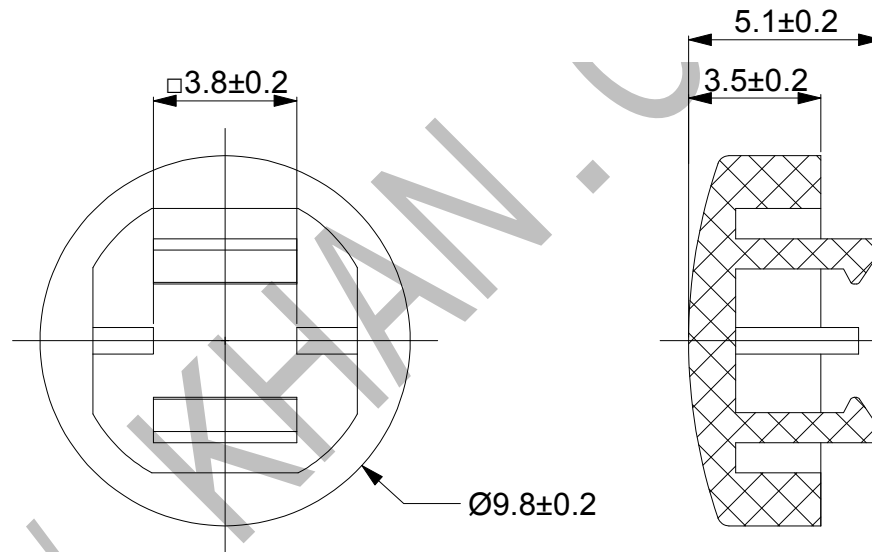

**SWITCH CAP**

P/N:SC202

Materials ABS

Color Black, White, Green, Yellow, Red, Ivory  
(OEM AVAILABLE)

**Packaging**

Bulk Package  
Inner Package: Plastic bag  
Outer Package: Carton

VERSION		PROJECTION	DESIGN
KH14FE22E			DRAWN
SCALE	SIZE	 Dimensions are shown:mm(inches)	APPROVAL
5:1	A4		2014.02.20